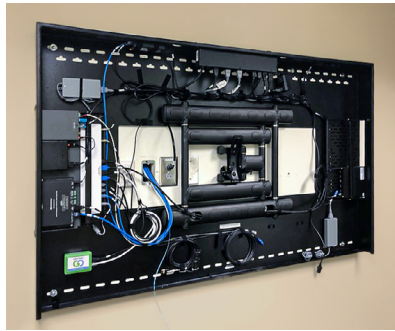

Hung on the wall on-site